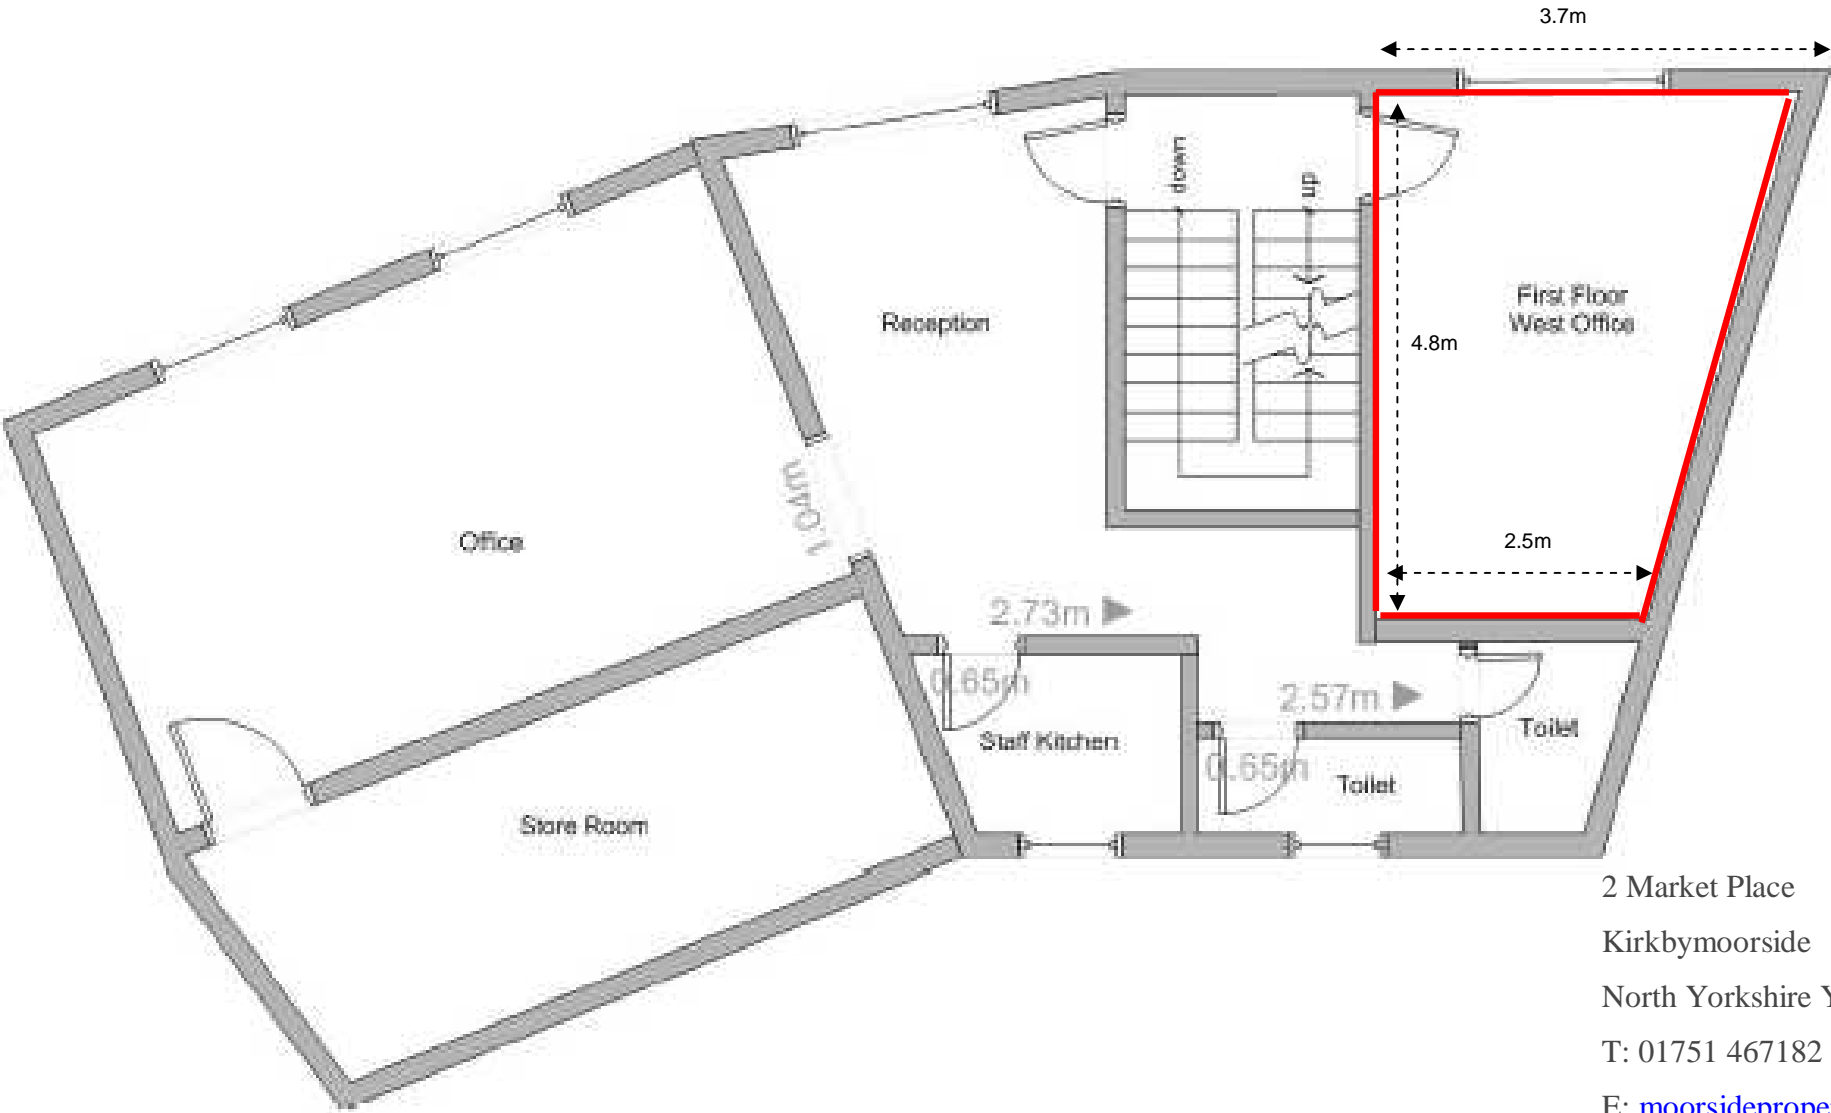

Moorside Properties

Office accommodation and retail space at the foot of the North Yorkshire Moors

1st Floor Office West: Plan

2 Market Place
Kirkbymoorside
North Yorkshire YO62 6BB
T: 01751 467182
E: moorsideproperties@btconnect.com
W: www.moorsideproperties.com